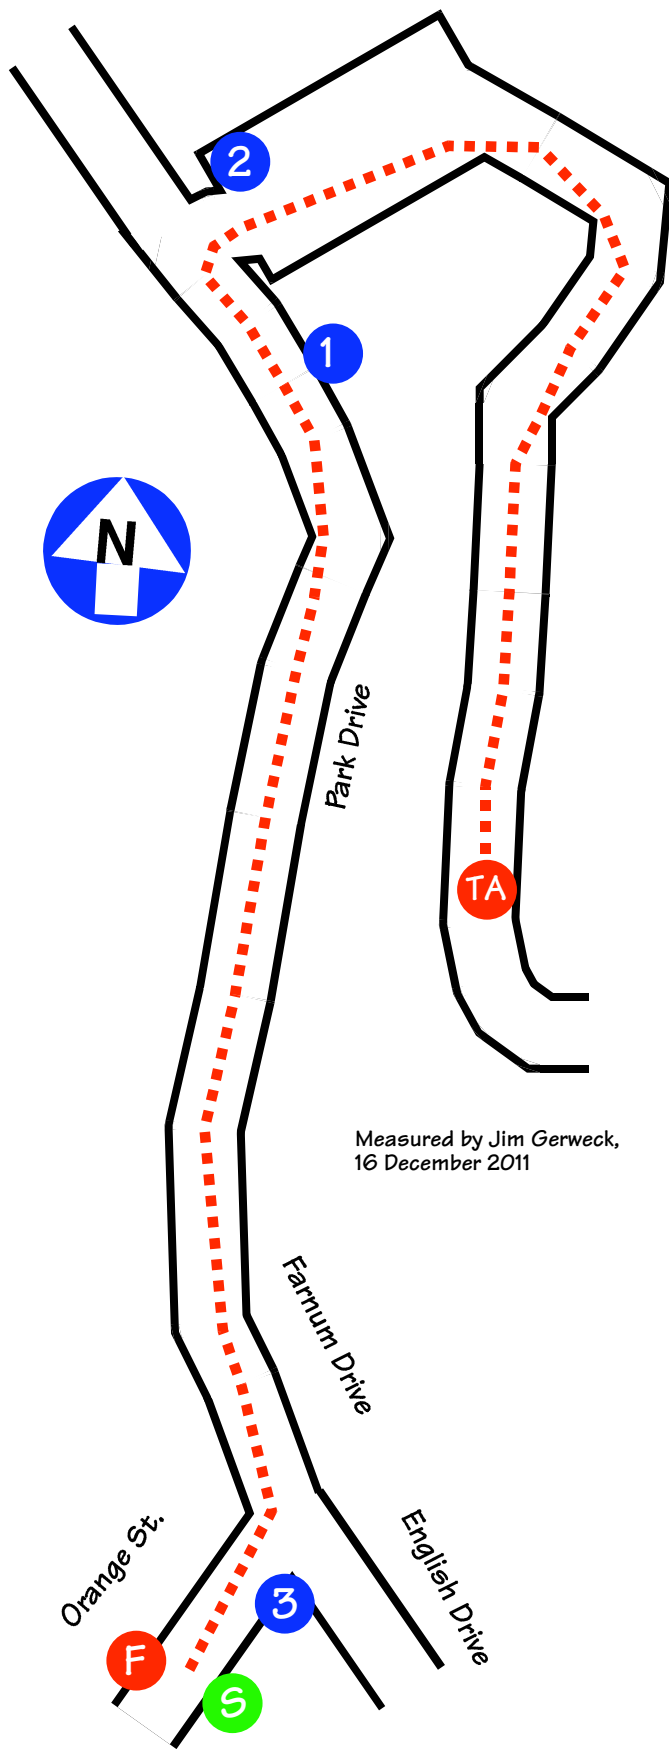

East Rock 5 km

New Haven, CT

Certified CT12002JRG

TURNAROUND DETAIL

MILE POINTS

- 1 - 30 ft. before large cement blocks before park entrance, Park Drive.
- 2 - Park exit road, by East Rocks Park Summit sign.
- 3 - 10 ft. past Bike Lane sign, near bridge on Orange St.

START & FINISH DETAIL