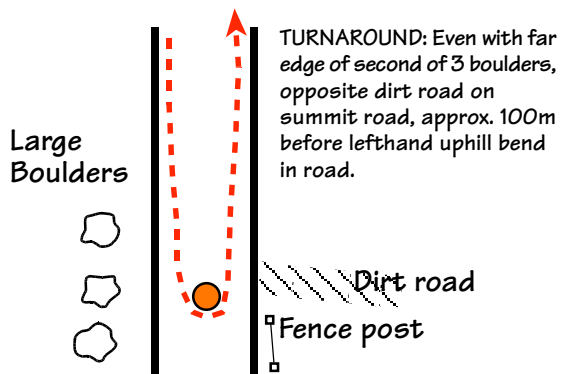

East Rock 5 km

New Haven, CT

Certified CT12002JRG

TURNAROUND DETAIL

MILE POINTS

- 1 - 30 ft. before large cement blocks before park entrance, Park Drive.
- 2 - Park exit road, by East Rocks Park Summit sign.
- 3 - 10 ft. past Bike Lane sign, near bridge on Orange St.